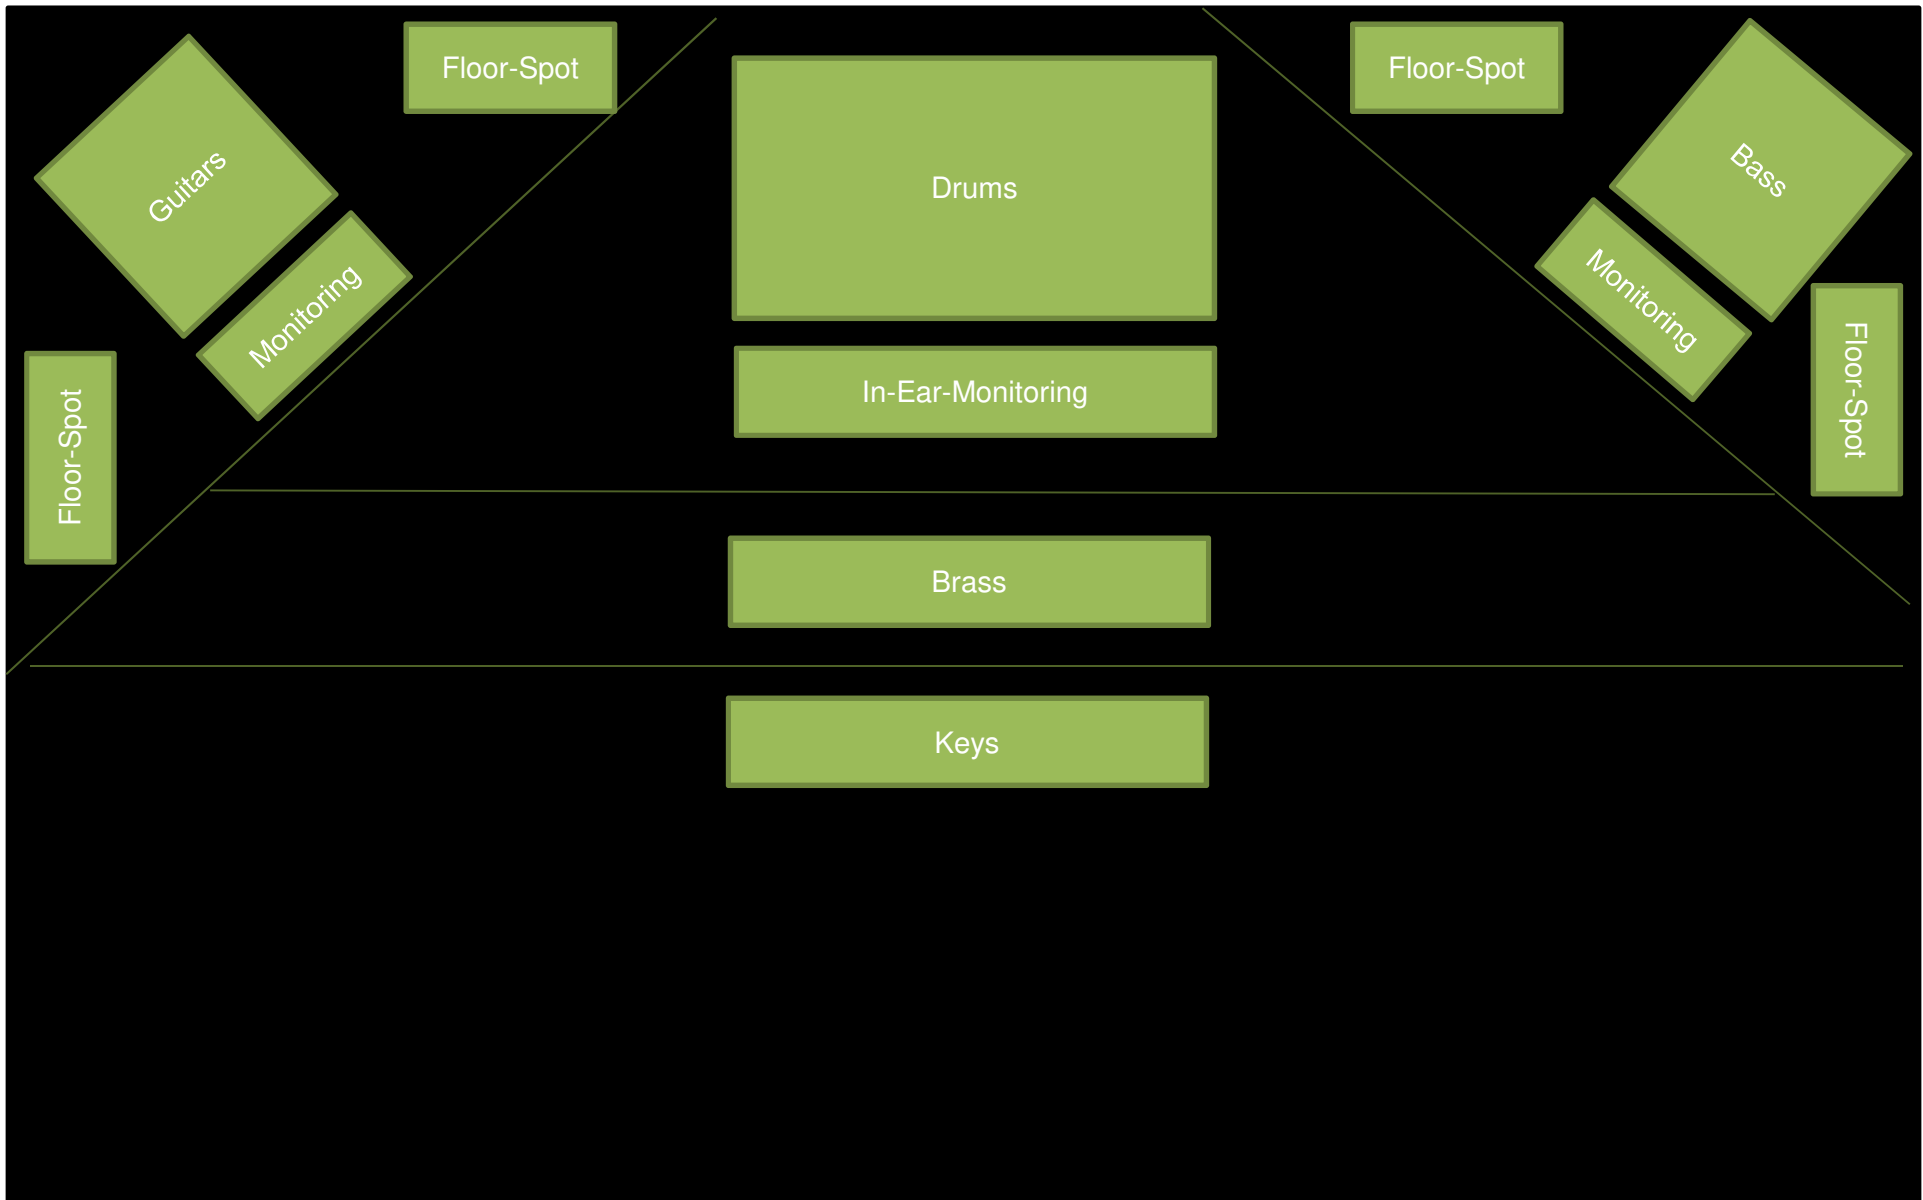

Technical Rider

WAITING FOR MEL

Line-Up:

5-piece blues band

	Last Name	First Name	Instruments		
1	Söllch	Melanie	Vocals	Keyboard	Melodica
2	Neubauer	Benjamin	Brass		
3	Dürr	Claus-Peter	Guitars	Vocals	
4	Schrätz	Joachim	Bass		
5	Dürr	Andreas	Drums	Percussion	

Stage-Rider

Channel assignment plan instruments live

Big Stage

Canal	Instrument	Size	Name	Microphone	Remarks	Instrument
1	Kick-Drum	22"x18"	Tama Superstar	Beyerdynamic TG D70	Kick-Microphon-Stand	Drums
2	Main-Snare	14"x5,5"	Tama S.L.P. Classic Maple	Beyerdynamic TG 201 Roland RT-30HR Dual Trigger	Clamp	
3	Mid-Tom	13"x10"	Tama Superstar	Beyerdynamic Opus 88	Stand	
4	High-Tom	12"x9"	Tama Superstar	Beyerdynamic Opus 88	Stand	
5	Side-Snare	14"x8"	Tama S.L.P. Big Black	Beyerdynamic TG 201 Roland RT-30HR Dual Trigger	Clamp	
6	Low-Tom	16"x16"	Tama Superstar	Beyerdynamic Opus 87	Clamp	
7	High-Hat	16"	Meinl Sand	Beyerdynamic M 160	Clamp, Stand	
8	Overhead I	18" 18" 12"	Meinl Dark-China Meinl Dual-Crash Meinl Dark-Splash	Beyerdynamic MC 930	Clamp, Stand +48 V Phantom-Power	
9	Ride	20"	Meinl Extra Dry-Ride	Beyerdynamic TG M160	Clamp, Stand +48 V Phantom-Power	
10	Overhead II	18" 18" 20"	Meinl Deep-Hats Meinl Dark-Crash Meinl Vintage-Crash	Beyerdynamic MC 930	Clamp, Stand +48 V Phantom-Power	
11	Sample-Pad	Links	Roland SPD-SX	Mono-Klinke-Kabel	-	
12	Sample-Pad	Rechts	Roland SPD-SX	Mono-Klinke-Kabel	-	
13	Amp DI-Box		Fender Champion 50 XL	Sennheiser E 90 Beyerdynamic M 88 TG Shure SM 57	Clamp, Stand Clamp, Stand Clamp, Stand	Guitar
14	Amp DI-Box		Harley Benton HB-300B	Beyerdynamic TG D70	Clamp, Stand	Bass
15	Brass		Posaune	Shure PGA98H		Brass
16	Vocals			Shure SM58	Clamp, Stand	Vocals
17	Keys I		Clavia Nord Electro 6D	Line-Out	Mono-jack-cabel	Keys
18	Keys II		Clavia Nord Electro 6D	Line-Out	Mono-jack-cabel	